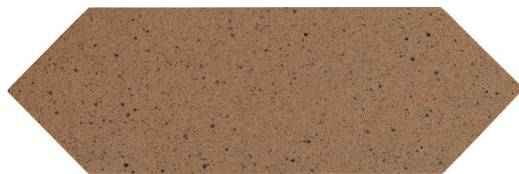

FAIXA HEXAGONAL
Hexagonal Tile/ Naveta

Rubi 24 ~ REF: 13502