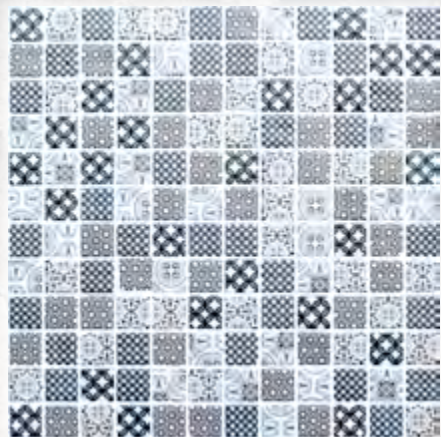

Tate

Tate

Tate mix

Baltimore

5 Designs randomly mixed

Inspired by the oceanic style

Baltimore

Baltimore

Baltimore mix

Toscana

Toscana

Toscana mix 13

Toscana

6 designs randomly mixed

inspired by Tuscan landscape

*Patchwork
Spring*