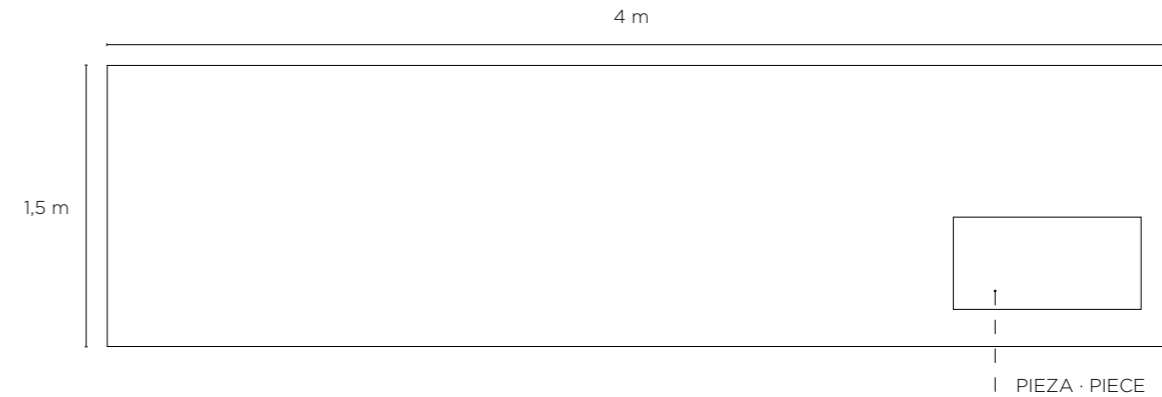

LIENZO · CANVAS