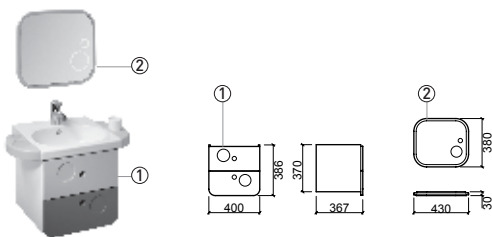

LOW-LEVEL WC | CUVETTE SIMPLE

		①	275X420X310	€ W/B	€ CR
125011	F/D LOW-LEVEL WC* CUVETTE SIMPLE S/V* [17.8Kg]			114.40	
125012	W/D LOW-LEVEL WC* CUVETTE SIMPLE S/H* [17.8Kg]	②	275X420X310	114.40	
MSKT1714	F/D SYPHON PIPE D'ÉVACUATION S/V [0.2Kg]			10.14	
MSKT1715	W/D SYPHON PIPE D'ÉVACUATION S/H [0.4Kg]			6.49	
22511	TOILET SEAT W/COVER ABATTANT P/CUVETTE A/COUVERCLE [0.8Kg]			53.58	53.58
			CR. BLUE/BLEU YELLOW/JAUNE		

SEPARATOR | SÉPARATEUR

			608X65X1115	€ W/B	€ CR
62541	100X60 SEPARATOR SÉPARATEUR 100X60 [10.1Kg]			216.50	216.50
			CR. BLUE/BLEU YELLOW/JAUNE		

ACCESSORIES | ACCESSOIRES

		①	360X75X100	€ W/B	€ CR
42526	36 TOWEL RAIL W/HOOK PORTE-SERVIETTE 36 A/PATÈRE [0.8Kg]			70.23	
			CR. BLUE/BLEU YELLOW/JAUNE		
42510	TOILET PAPER HOLDER PORTE-PAPIER [0.5Kg]	②	430X30X380	52.86	
			CR. BLUE/BLEU YELLOW/JAUNE		
42521	TOILET BRUSH HOLDER W/SUPPORT PORTE-BALAYETTE A/SUPPORT [1.6Kg]	③	400X367X370	175.22	
			CR. BLUE/BLEU YELLOW/JAUNE		
42509	CHROME TOILET BRUSH HOLDER PORTE-BALAYETTE CHROME [1.1Kg]		430X30X380	108.61	
			CR. CHROME		

FURNITURE/MEUBLE + MIRROR/MIROIR

		①	400X367X386	€ W/B	€ CR
62531	FURNITURE MEUBLE [12.0Kg]			415.76	
			CR. BLUE-YELLOW BLEU-JAUNE		
62570	MIRROR MIROIR [3.8Kg]	②	430X30X380	160.74	160.74

P/CHILDREN'S
P. ENFANTS