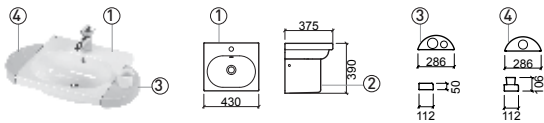

www.  -cerámica.com

Children's sanitary ware catalogue - price list

Catálogo de los niños sanitarios

Kinder-Sanitär-Katalog

Enfants catalogue Sanitaire

Together, we are stronger

WASH BASIN | LAVABO

		①	430X375X165	€ W/B	€ CR
125300	43 WASH BASIN LAVABO 43 [9.9Kg]			94.13	
125310	43 WASH BASIN W/HOLE F/ACCESSORIES LAVABO 43 A/TROUS P/ACCESSOIRES [9.9Kg]			94.13	
125220	HALF PEDESTAL SEMI-COLONNE [7.3Kg]	②	185X280X270	53.43	
42501	SOAP DISH PORTE-SAVON [0.2Kg]	③	286X112X50	16.65	16.65
			CR. BLUE/BLEU YELLOW/JAUNE		
42513	GLASS HOLDER W/CUP PORTE-VERRE A/VERRE [0.3Kg]	④	430X375X165	20.13	20.13
			CR. BLUE/BLEU YELLOW/JAUNE		

LOW-LEVEL WC | CUVETTE SIMPLE

		①	275X420X310	€ W/B	€ CR
125011	F/D LOW-LEVEL WC* CUVETTE SIMPLE S/V* [17.8Kg]			114.40	
125012	W/D LOW-LEVEL WC* CUVETTE SIMPLE S/H* [17.8Kg]	②	275X420X310	114.40	
MSKT1714	F/D SYPHON PIPE D'ÉVACUATION S/V [0.2Kg]			10.14	
MSKT1715	W/D SYPHON PIPE D'ÉVACUATION S/H [0.4Kg]			6.49	
22511	TOILET SEAT W/COVER ABATTANT P/CUVETTE A/COUVERCLE [0.8Kg]			53.58	53.58
			CR. BLUE/BLEU YELLOW/JAUNE		