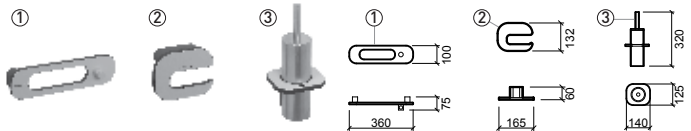

LOW-LEVEL WC | CUVETTE SIMPLE

		①	275X420X310	€ W/B	€ CR
125011	F/D LOW-LEVEL WC* CUVETTE SIMPLE S/V* [17.8Kg]			114.40	
125012	W/D LOW-LEVEL WC* CUVETTE SIMPLE S/H* [17.8Kg]	②	275X420X310	114.40	
MSKT1714	F/D SYPHON PIPE D'ÉVACUATION S/V [0.2Kg]			10.14	
MSKT1715	W/D SYPHON PIPE D'ÉVACUATION S/H [0.4Kg]			6.49	
22511	TOILET SEAT W/COVER ABATTANT P/CUVETTE A/COUVERCLE [0.8Kg]			53.58	53.58
			CR. BLUE/BLEU YELLOW/JAUNE		

SEPARATOR | SÉPARATEUR

			608X65X1115	€ W/B	€ CR
62541	100X60 SEPARATOR SÉPARATEUR 100X60 [10.1Kg]			216.50	216.50
			CR. BLUE/BLEU YELLOW/JAUNE		

ACCESSORIES | ACCESSOIRES

		①	360X75X100	€ W/B	€ CR
42526	36 TOWEL RAIL W/HOOK PORTE-SERVIETTE 36 A/PATÈRE [0.8Kg]			70.23	
			CR. BLUE/BLEU YELLOW/JAUNE		
42510	TOILET PAPER HOLDER PORTE-PAPIER [0.5Kg]	②	430X30X380	52.86	
			CR. BLUE/BLEU YELLOW/JAUNE		
42521	TOILET BRUSH HOLDER W/SUPPORT PORTE-BALAYETTE A/SUPPORT [1.6Kg]	③	400X367X370	175.22	
			CR. BLUE/BLEU YELLOW/JAUNE		
42509	CHROME TOILET BRUSH HOLDER PORTE-BALAYETTE CHROME [1.1Kg]		430X30X380	108.61	
			CR. CHROME		