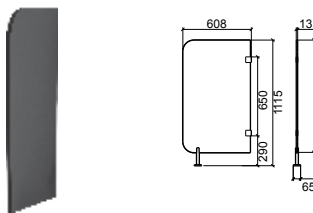

www.  -cerámica.com

Children's sanitary ware catalogue - price list

Catálogo de los niños sanitarios

Kinder-Sanitär-Katalog

Enfants catalogue Sanitaire

Together, we are stronger

WASH BASIN | LAVABO

		①	430X375X165	€ W/B	€ CR
125300	43 WASH BASIN LAVABO 43 [9.9Kg]			94.13	
125310	43 WASH BASIN W/HOLE F/ACCESSORIES LAVABO 43 A/TROUS P/ACCESSOIRES [9.9Kg]			94.13	
125220	HALF PEDESTAL SEMI-COLONNE [7.3Kg]	②	185X280X270	53.43	
42501	SOAP DISH PORTE-SAVON [0.2Kg]	③	286X112X50	16.65	16.65
			CR. BLUE/BLEU YELLOW/JAUNE		
42513	GLASS HOLDER W/CUP PORTE-VERRE A/VERRE [0.3Kg]	④	430X375X165	20.13	20.13
			CR. BLUE/BLEU YELLOW/JAUNE		

LOW-LEVEL WC | CUVETTE SIMPLE

		①	275X420X310	€ W/B	€ CR
125011	F/D LOW-LEVEL WC* CUVETTE SIMPLE S/V* [17.8Kg]			114.40	
125012	W/D LOW-LEVEL WC* CUVETTE SIMPLE S/H* [17.8Kg]	②	275X420X310	114.40	
MSKT1714	F/D SYPHON PIPE D'ÉVACUATION S/V [0.2Kg]			10.14	
MSKT1715	W/D SYPHON PIPE D'ÉVACUATION S/H [0.4Kg]			6.49	
22511	TOILET SEAT W/COVER ABATTANT P/CUVETTE A/COUVERCLE [0.8Kg]			53.58	53.58
			CR. BLUE/BLEU YELLOW/JAUNE		

SEPARATOR | SÉPARATEUR

			608X65X1115	€ W/B	€ CR
62541	100X60 SEPARATOR SÉPARATEUR 100X60 [10.1Kg]			216.50	216.50
			CR. BLUE/BLEU YELLOW/JAUNE		

ACCESSORIES | ACCESSOIRES

		①	360X75X100	€ W/B	€ CR
42526	36 TOWEL RAIL W/HOOK PORTE-SERVIETTE 36 A/PATÈRE [0.8Kg]			70.23	
			CR. BLUE/BLEU YELLOW/JAUNE		
42510	TOILET PAPER HOLDER PORTE-PAPIER [0.5Kg]	②	430X30X380	52.86	
			CR. BLUE/BLEU YELLOW/JAUNE		
42521	TOILET BRUSH HOLDER W/SUPPORT PORTE-BALAYETTE A/SUPPORT [1.6Kg]	③	400X367X370	175.22	
			CR. BLUE/BLEU YELLOW/JAUNE		
42509	CHROME TOILET BRUSH HOLDER PORTE-BALAYETTE CHROME [1.1Kg]		430X30X380	108.61	
			CR. CHROME		