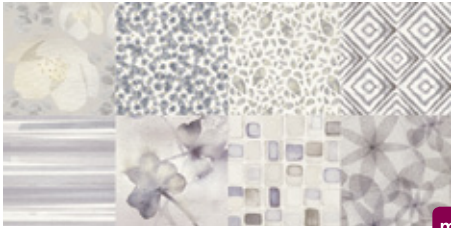

WALL
WALL TILES

T3 - MODERATE
VARIATION

MATTE

1.04 CM
29.5x59.2
30x60

ALPE

30x60cm / 11.8"x23.6"

27x42cm / 10.6"x16.5"

DECOR AQUAPATCH