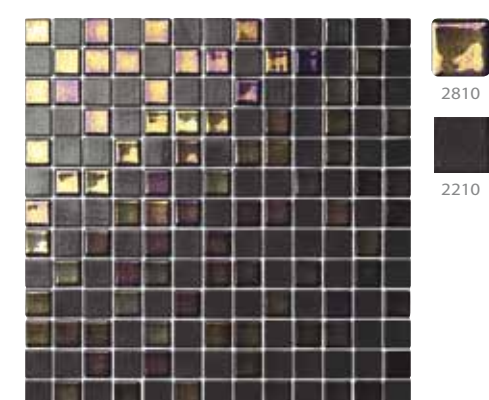

## BLENDS

Matt  
Mat  
Mate

Glossy  
Brilliance  
Brillo

Grout  
Joint  
Junta

Thickness  
Épaisseur  
Espesor

Mosaic mesh  
Pièce sur trame  
Pieza enmallada

Shade variation  
Variation de nuances  
Destonificación

**FASHION**  
*collection*

Ref. F2501 FASHION SNOW | A-28  
2801 (50%) + 2201 (50%)

Ref. F2522 FASHION FIRE | A-28  
2822 (50%) + 2222 (50%)

Ref. F2532 FASHION FOREST | A-28  
2830 (50%) + 2230 (50%)

Ref. F2510 FASHION DARK | A-28  
2810 (50%) + 2210 (50%)