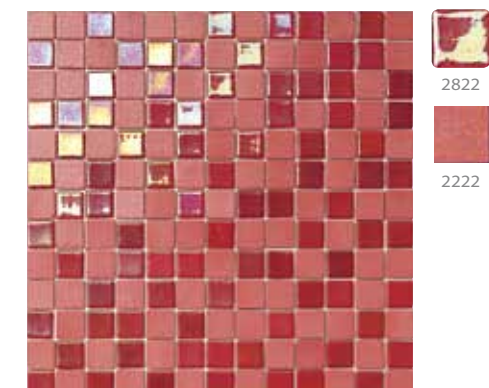

## BLENDS

Matt  
Mat  
Mate

Glossy  
Brilliance  
Brillo

Grout  
Joint  
Junta

Thickness  
Épaisseur  
Espesor

Mosaic mesh  
Pièce sur trame  
Pieza enmallada

Shade variation  
Variation de nuances  
Destonificación

**FASHION**  
*collection*

Ref. F2501 FASHION SNOW | A-28  
2801 (50%) + 2201 (50%)

Ref. F2522 FASHION FIRE | A-28  
2822 (50%) + 2222 (50%)

Ref. F2532 FASHION FOREST | A-28  
2830 (50%) + 2230 (50%)

Ref. F2510 FASHION DARK | A-28  
2810 (50%) + 2210 (50%)