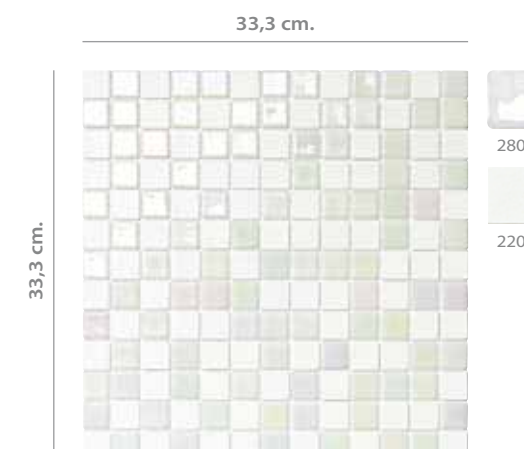

**FASHION**  
*collection*

Ref. F2501 FASHION SNOW | A-28  
2801 (50%) + 2201 (50%)

Ref. F2522 FASHION FIRE | A-28  
2822 (50%) + 2222 (50%)

Ref. F2532 FASHION FOREST | A-28  
2830 (50%) + 2230 (50%)

Ref. F2510 FASHION DARK | A-28  
2810 (50%) + 2210 (50%)

Ref. F2530 FASHION RAIN | A-28  
2802 (50%) + 2232 (50%)

PACKING FASHION

SIZE / MESH DIMENSIÓN / HOJA	WEIGHT / BOX PESO / CAJA	M <sup>2</sup> / BOX M <sup>2</sup> / CAJA	PIECES / BOX PIEZAS / CAJA
33,3 x 33,3 cm. 13,5" x 13,5	8,2 kg	1 m <sup>2</sup>	9

SIZE / PALLET · MEDIDAS / PALET 105 x 105 x 90 cm.

SIZE / EUROPALLET · MEDIDAS / EUROPALET 120 x 80 x 90 cm.