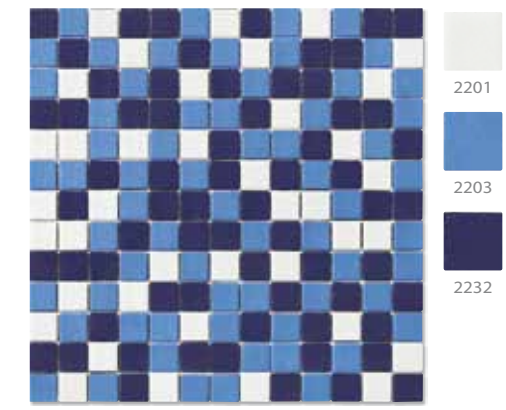

Ref. 2201 BLANCO | A-22

Ref. 2267 ARENA | A-22

Ref. 2230 VERDE MANZANA | A-22

Ref. 2221 GRIS CLARO | A-22

Ref. 2268 MOKA | A-22

Ref. 2207 VERDE OSCURO | A-22

Ref. 2209 GRIS OSCURO | A-22

Ref. 2269 CHOCOLATE | A-22

Ref. 2203 AZUL | A-22

Ref. 2210 NEGRO | A-22

Ref. 2222 ROJO | A-22

Ref. 2232 AZUL COBALTO | A-22

Piece 1" x 1" · Pieza 2,5 x 2,5 cm. Sheet 13,5" x 13,5" · Panel 33,3 x 33,3 cm.

Ref. 7401 MATT VIENTO | A-27
2201 (50%) + 2221 (50%)

Ref. 7402 MATT AIRE | A-27
2201 (33%) + 2221 (33%) + 2203 (33%)

Ref. 7403 MATT AGUA | A-27
2201 (33%) + 2232 (33%) + 2203 (33%)

Ref. 7405 MATT NATURA | A-27
2230 (33%) + 2207 (33%) + 2201 (33%)

Ref. 7404 MATT TIERRA | A-27
2267 (33%) + 2268 (33%) + 2269 (33%)