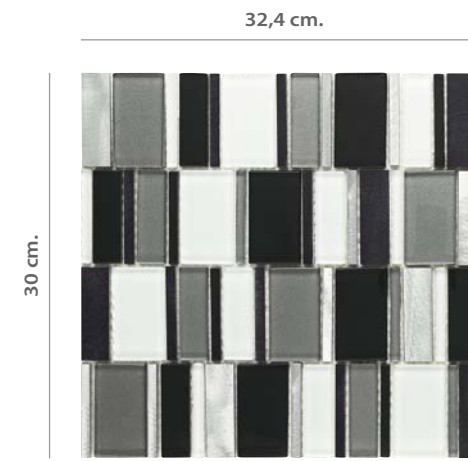

MULTIPLE FORMATS · MULTIFORMATO

- 
 12,3" x 13,3"
31,2 x 33,8 cm
- 
 11,4" x 11,8"
29 x 30 cm
- 
 11,8" x 11,8"
30 x 30 cm
- 
 11,4" x 11,8"
29 x 30 cm
- 
 12,7" x 11,8"
32,4 x 30 cm

TISSUE
collection

create new trends
crear nuevas tendencias

Ref. S5106D · TISSUE BROCADO OFF · Ref. ME0001 · MUSEUM LOUVRE

Ref. S5003 · TISSUE CHANTILLI OFF

MULTIPLE FORMATS · MULTIFORMATO

Ref. S5103B SEDA SHINE | A-42

Ref. S5105D BROCADO SHINE | A-43

Ref. S5009D TAFETAN SHINE | A-43