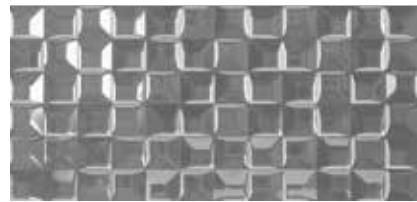

Architrave

29,75x59,55 cm - 17,57"x23,45"

- Wall Tiles / Revestimiento
- White Body / Pasta Blanca
- Double firing / Bicocción
- Rectified / Rectificado
- Thickness / Espesor: 0,75 cm
- Recycled material / Material reciclado: 64%

Architrave White
29,75x59,55 cm - 17,57"x23,45"
G-3140

Architrave White Geo
29,75x59,55 cm - 17,57"x23,45"
G-3154

Architrave White Micro
29,75x59,55 cm - 17,57"x23,45"
G-3154

Geo Silver Decor
29,75x59,55 cm - 17,57"x23,45"
G-2375

Architrave Gold Geo
29,75x59,55 cm - 17,57"x23,45"
G-2337

Architrave Gold Micro
29,75x59,55 cm - 17,57"x23,45"
G-2337

Cross White Mos.
29,75x29,75 cm - 11,71"x11,71"
G-2235

Architrave Silver Geo
29,75x59,55 cm - 17,57"x23,45"
G-2337

Architrave Silver Micro
29,75x59,55 cm - 17,57"x23,45"
G-2337

Power Aqua - Red - Black Lista
1x59,55 cm - 0,39x23,45"
G-2089

Architrave Copper Geo
29,75x59,55 cm - 17,57"x23,45"
G-2337

Architrave Copper Micro
29,75x59,55 cm - 17,57"x23,45"
G-2337