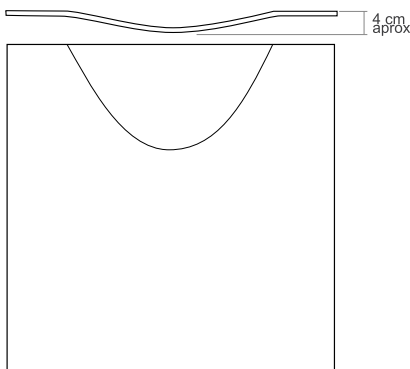

## Skirtings | Rodapiés

**Build Natural Rodapié**  
7,3x89,46cm - 2,87"x35,22" G-2125

**Build Natural Rodapié**  
7,3x59,55cm - 2,87"x23,3" G-2093

**Build Natural Rodapié**  
7,3x44,63 cm - 2,87"x17,57" G-2085

**Build Vison Natural**  
89,46x89,46 cm - 35,22x35,22"

**Build Vison Natural**  
44,63x89,46 cm - 17,57x35,22" G-3172

**Build Vison Lappato**  
44,63x89,46 cm - 17,57x35,22" G-3234

**Build Vison Natural**  
29,75x59,55 cm  
11,71x23,45" G-3178

**Build Vison Natural Mosaico 5x5**  
29,75x29,75 cm - 11,71x11,71" G-3638

**Build Nat Cave \***  
43,55 x 89,46 cm G- 2599

**Build Nat Vexa \***  
44 x 89,46 cm G- 2599

**Build Nat Bag - 90 \***  
44,63 x 89,46 cm G- 2599