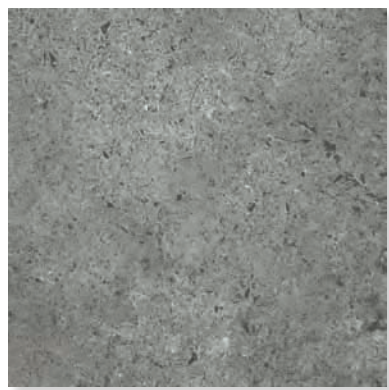

Sigaro 2,5x32 0450/299

Ângulo/Angle
 0450/276
 2x2,5

Rodapé 12x32 0450/291
 Skirting

Ângulo/Angle
 0450/295
 2x12

Cinza 32x32 8226
 Grey

Antracite 32x32 8227
 Anthracite

Phoenix Cinza/Antracite 10,5x32 8226/211
 Phoenix Grey/Anthracite

Beige 32x55
Beige 0451

Big Corner 0450/325
2x55
0450/459
Polaris
Preto
Black
4x55

Aço Mate/Aço Matt 2x32 0450/148
Aço Mate/Aço Matt 2x2 0450/193

Aço Mate 0450/149
Aço Matt 0450/193
2x55
Bronze 32x55 0452
Bronze 0450/325
Big Corner 0450/326
2x55