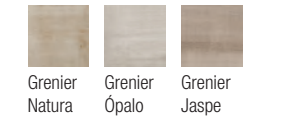

Grenier Almond Grenier Taupe Grenier Pardo

Charm